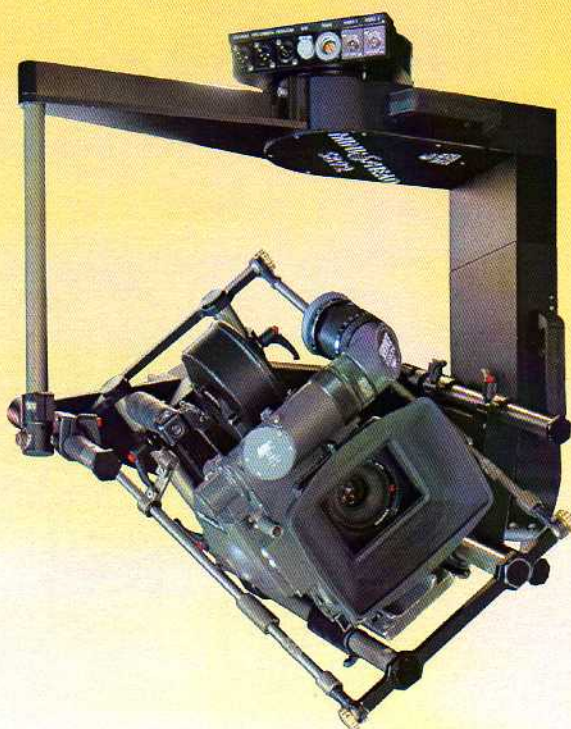

MINI SCORPIO HEAD

Light Weight 18 Kg High speed 2,5 sec./360 degrees
2 Axis and 3 Axis remote Head
HD Signal through slip rings

SERVICE VISION

www.servicevision.es