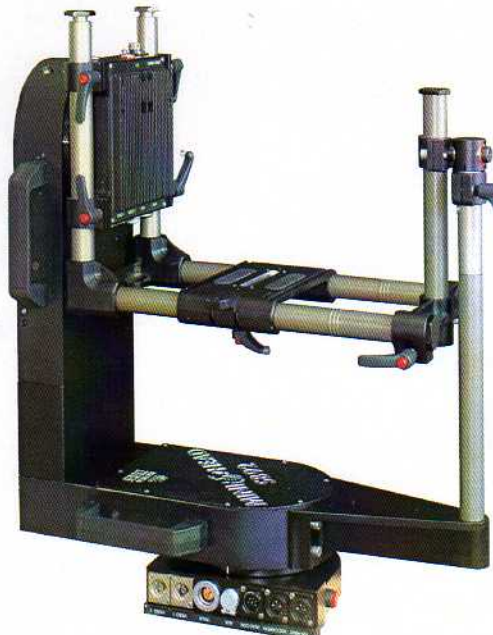

# MINI SCORPIO HEAD

Light Weight 18 Kg High speed 2,5 sec./360 degrees  
2 Axis and 3 Axis remote Head  
HD Signal through slip rings

## MINI SCORPIO HEAD

- 2 and 3 axis remote head for video and film cameras
- Mini Scorpio Head can be controlled from up to 500 meters by cable serie RS485 or by wireless half-duplex microwave 2,4GHz.
- All axis (Pan, Tilt and Roll, and Focus, Iris and Zoom if you use the Scorpio Focus) are programmable and repeatable
- Limits programmable, damping and speed adjustment for all axis available
- 3 control system are available: JDR (Pan Bar), Joystick and Handwheels.
- All information transferable to a computer by 232
- Power supply for all film and video cameras
- All accessories from the Scorpio Head, Scorpio Stabilized and Scorpio Focus are compatible with Mini Scorpio Head
- New upgrade available for HD slip rings

## TECHNICAL SPECIFICATIONS

- Weight in 2 axis 18Kg, in 3 axis 25Kg.
- Max. load: 45Kg. in 2 axis, 20Kg. in 3 axis
- All axis Pan Tilt and roll in 3 axis 360 degrees continuous
- Power from battery or power supply 24V to 35V
- 2 video signals
- 1 Triax signal
- 10 auxiliary channels 2A
- 1 connection for Scorpio Focus or others lens control systems
- 2 out 12V/12,5A for normal or high speed cameras
- 1 out 26,7V/12,5A for normal or high speed cameras
- Max. speed in all axis 2,5sec. for 360 degrees
- HD signal through the slip rings in all axes

## 3 CONTROL SYSTEMS

Handwheels

JDR (Pan Bar)

Joystick