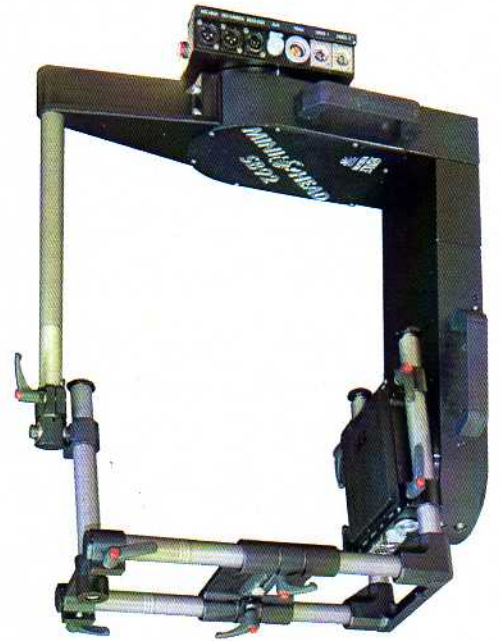

# MINI SCORPIO HEAD

Light Weight 18 Kg High speed 2,5 sec./360 degrees  
2 Axis and 3 Axis remote Head  
HD Signal through slip rings

## MINI SCORPIO HEAD

- 2 and 3 axis remote head for video and film cameras
- Mini Scorpio Head can be controlled from up to 500 meters by cable serie RS485 or by wireless half-duplex microwave 2,4GHz.
- All axis (Pan, Tilt and Roll, and Focus, Iris and Zoom if you use the Scorpio Focus) are programmable and repeatable
- Limits programmable, damping and speed adjustment for all axis available
- 3 control system are available: JDR (Pan Bar), Joystick and Handwheels.
- All information transferable to a computer by 232
- Power supply for all film and video cameras
- All accessories from the Scorpio Head, Scorpio Stabilized and Scorpio Focus are compatible with Mini Scorpio Head
- New upgrade available for HD slip rings

## TECHNICAL SPECIFICATIONS

- Weight in 2 axis 18Kg, in 3 axis 25Kg.
- Max. load: 45Kg. in 2 axis, 20Kg. in 3 axis
- All axis Pan Tilt and roll in 3 axis 360 degrees continuous
- Power from battery or power supply 24V to 35V
- 2 video signals
- 1 Triax signal
- 10 auxiliary channels 2A
- 1 connection for Scorpio Focus or others lens control systems
- 2 out 12V/12,5A for normal or high speed cameras
- 1 out 26,7V/12,5A for normal or high speed cameras
- Max. speed in all axis 2,5sec. for 360 degrees
- HD signal through the slip rings in all axes

## 3 CONTROL SYSTEMS

Handwheels

JDR (Pan Bar)

Joystick