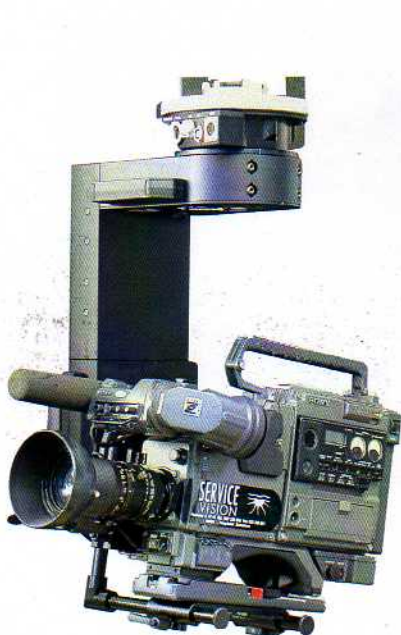

# MINI SCORPIO HEAD

Light Weight 18 Kg High speed 2,5 sec./360 degrees  
2 Axis and 3 Axis remote Head  
HD Signal through slip rings

## MINI SCORPIO HEAD

- 2 and 3 axis remote head for video and film cameras
- Mini Scorpio Head can be controlled from up to 500 meters by cable serie RS485 or by wireless half-duplex microwave 2,4GHz.
- All axis (Pan, Tilt and Roll, and Focus, Iris and Zoom if you use the Scorpio Focus) are programmable and repeatable
- Limits programmable, damping and speed adjustment for all axis available
- 3 control system are available: JDR (Pan Bar), Joystick and Handwheels.
- All information transferable to a computer by 232
- Power supply for all film and video cameras
- All accessories from the Scorpio Head, Scorpio Stabilized and Scorpio Focus are compatible with Mini Scorpio Head
- New upgrade available for HD slip rings

## TECHNICAL SPECIFICATIONS

- Weight in 2 axis 18Kg, in 3 axis 25Kg.
- Max. load: 45Kg. in 2 axis, 20Kg. in 3 axis
- All axis Pan Tilt and roll in 3 axis 360 degrees continuous
- Power from battery or power supply 24V to 35V
- 2 video signals
- 1 Triax signal
- 10 auxiliary channels 2A
- 1 connection for Scorpio Focus or others lens control systems
- 2 out 12V/12,5A for normal or high speed cameras
- 1 out 26,7V/12,5A for normal or high speed cameras
- Max. speed in all axis 2,5sec. for 360 degrees
- HD signal through the slip rings in all axes