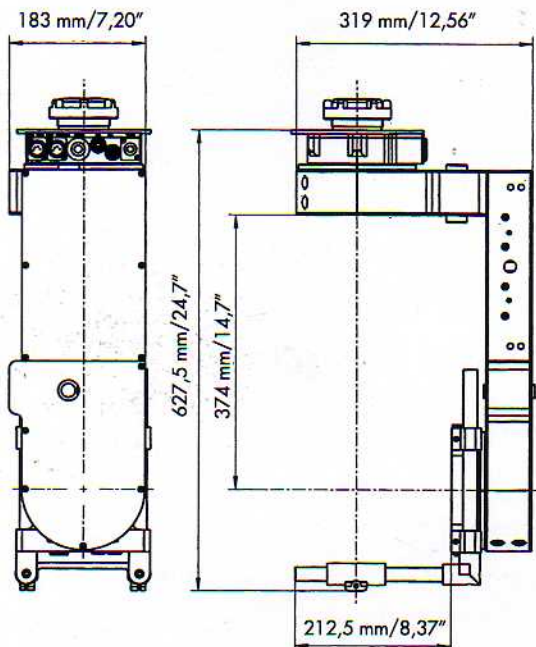

## MINI SCORPIO HEAD

- 2 and 3 axis remote head for video and film cameras
- Mini Scorpio Head can be controlled from up to 500 meters by cable serie RS485 or by wireless half-duplex microwave 2,4GHz.
- All axis (Pan, Tilt and Roll, and Focus, Iris and Zoom if you use the Scorpio Focus) are programmable and repeatable
- Limits programmable, damping and speed adjustment for all axis available
- 3 control system are available: JDR (Pan Bar), Joystick and Handwheels.
- All information transferable to a computer by 232
- Power supply for all film and video cameras
- All accessories from the Scorpio Head, Scorpio Stabilized and Scorpio Focus are compatible with Mini Scorpio Head
- New upgrade available for HD slip rings

## TECHNICAL SPECIFICATIONS

- Weight in 2 axis 18Kg, in 3 axis 25Kg.
- Max. load: 45Kg. in 2 axis, 20Kg. in 3 axis
- All axis Pan Tilt and roll in 3 axis 360 degrees continuous
- Power from battery or power supply 24V to 35V
- 2 video signals
- 1 Triax signal
- 10 auxiliary channels 2A
- 1 connection for Scorpio Focus or others lens control systems
- 2 out 12V/12,5A for normal or high speed cameras
- 1 out 26,7V/12,5A for normal or high speed cameras
- Max. speed in all axis 2,5sec. for 360 degrees
- HD signal through the slip rings in all axes

# MINI SCORPIO HEAD

Light Weight 18 Kg. High speed 2,5 sec./360 degrees