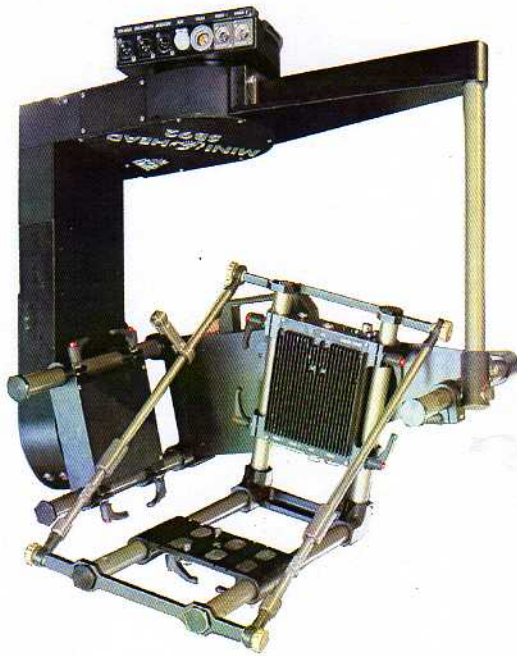

# MINI SCORPIO HEAD

Light Weight 18 Kg High speed 2,5 sec./360 degrees  
2 Axis and 3 Axis remote Head  
HD Signal through slip rings

## MINI SCORPIO HEAD

- 2 and 3 axis remote head for video and film cameras
- Mini Scorpio Head can be controlled from up to 500 meters by cable serie RS485 or by wireless half-duplex microwave 2,4GHz.
- All axis (Pan, Tilt and Roll, and Focus, Iris and Zoom if you use the Scorpio Focus) are programmable and repeatable
- Limits programmable, damping and speed adjustment for all axis available
- 3 control system are available: JDR (Pan Bar), Joystick and Handwheels.
- All information transferable to a computer by 232
- Power supply for all film and video cameras
- All accessories from the Scorpio Head, Scorpio Stabilized and Scorpio Focus are compatible with Mini Scorpio Head
- New upgrade available for HD slip rings

## TECHNICAL SPECIFICATIONS

- Weight in 2 axis 18Kg, in 3 axis 25Kg.
- Max. load: 45Kg. in 2 axis, 20Kg. in 3 axis
- All axis Pan Tilt and roll in 3 axis 360 degrees continuous
- Power from battery or power supply 24V to 35V
- 2 video signals
- 1 Triax signal
- 10 auxiliary channels 2A
- 1 connection for Scorpio Focus or others lens control systems
- 2 out 12V/12,5A for normal or high speed cameras
- 1 out 26,7V/12,5A for normal or high speed cameras
- Max. speed in all axis 2,5sec. for 360 degrees
- HD signal through the slip rings in all axes

## 3 CONTROL SYSTEMS

Handwheels

JDR (Pan Bar)

Joystick